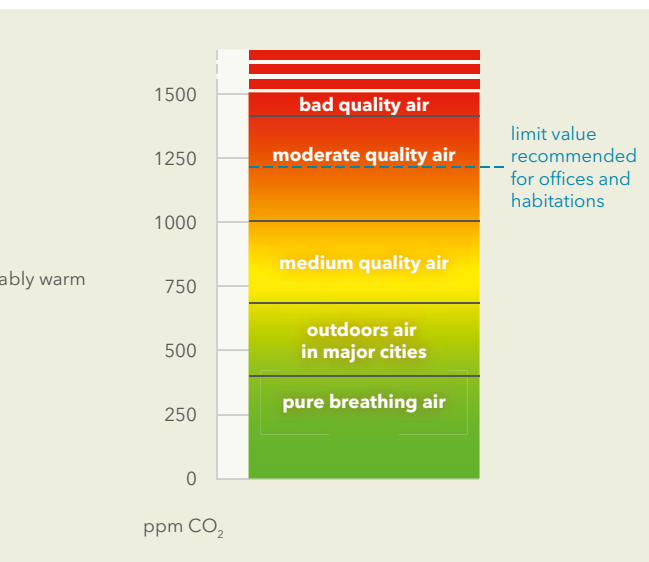

Measuring wellness

The room climate describes the sum of the influences on the **comfort** of persons while being indoors. It is an essential component of the **quality of living conditions** and comfort, and is determined mostly by the **air temperature** and **humidity**, as well as the **CO₂ value**. The room climate monitor **RM 100** measures these.

Maintaining comfort

Temperature and humidity set narrow boundaries for the **comfort**. The room climate monitor **RM 100** shows both and helps creating optimal conditions.

Preventing mold formation

Most of the time, the air humidity is detected by persons only when reaching extreme values. Often, it is already too late by then and the condensation of high air humidity leads to **mold formation** at cool surfaces. This may lead to **corrosion** of structural elements and **physical stress** of the inhabitants. The room climate monitor **RM 100** helps detecting excessive air humidity **in good time**.

Room climate monitor RM 100 with clear display indicating the CO₂ value in the air

For more information please contact us:

+49 841 95478-0

Evaluating the room climate

An increasing CO₂ value worsens the **coziness** and **productive efficiency**. The room climate monitor **RM 100** helps evaluating the quality of the room climate **objectively**.

Increasing the productive efficiency

The climate in office rooms has a critical impact on the **productive efficiency** and **health** of employees. An improvement of the room climate can increase the productivity by **up to 15 %**, while at the same time decreasing the risk of **respiratory diseases** dramatically. The room climate monitor **RM 100** helps attaining this goal.