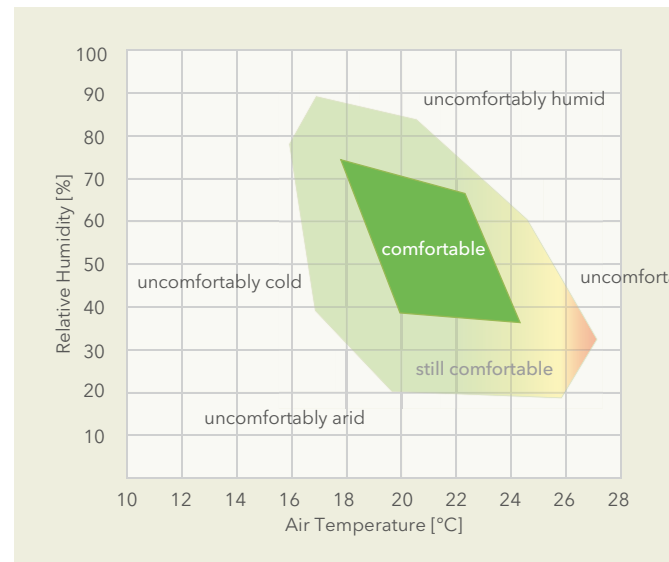

Stale air is so last year

OBJECTIVE EVALUATION OF THE ROOM CLIMATE

- Preventing mold formation
- Increasing the productive efficiency
- Maintaining comfort
- Measuring wellness

-ebro-
a xylem brand

Room Climate Monitor RM 100

Measuring wellness

The room climate describes the sum of the influences on the **comfort** of persons while being indoors. It is an essential component of the **quality of living conditions** and comfort, and is determined mostly by the **air temperature** and **humidity**, as well as the **CO₂ value**. The room climate monitor **RM 100** measures these.

Maintaining comfort

Temperature and humidity set narrow boundaries for the **comfort**. The room climate monitor **RM 100** shows both and helps creating optimal conditions.

Preventing mold formation

Most of the time, the air humidity is detected by persons only when reaching extreme values. Often, it is already too late by then and the condensation of high air humidity leads to **mold formation** at cool surfaces. This may lead to **corrosion** of structural elements and **physical stress** of the inhabitants. The room climate monitor **RM 100** helps detecting excessive air humidity **in good time**.